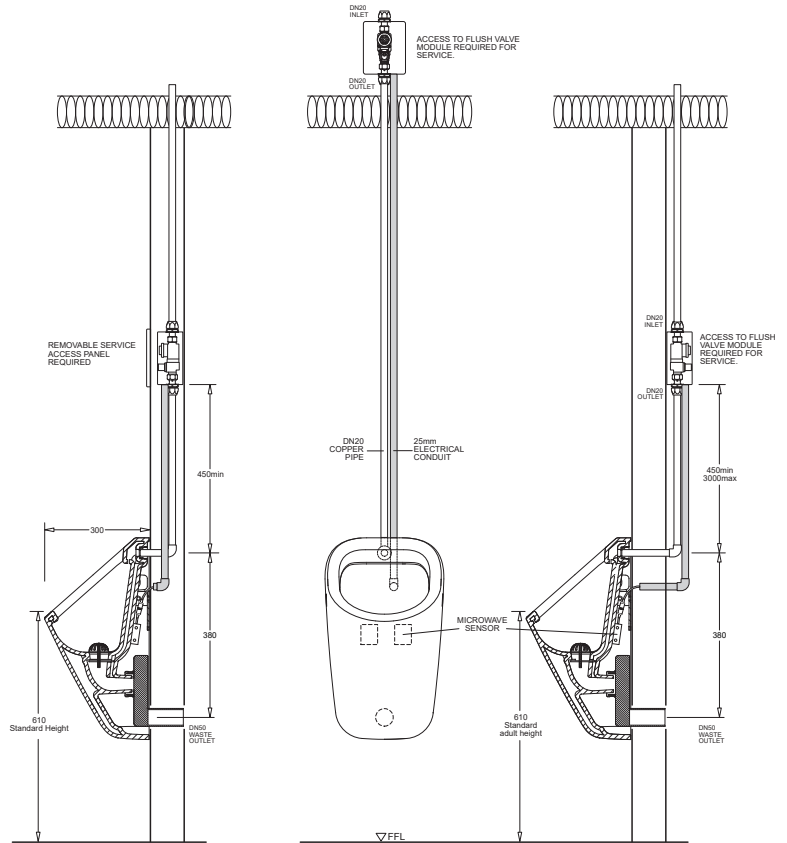

COMPONENTS

Sentinel Urinal Flush System	JURS400
------------------------------	---------

WARRANTY

2 years product replacement
-refer to T&Cs at www.johnsonsuisse.com.au

PRODUCT ARRANGEMENT

TECHNICAL DATA SHEET

SUPERSEDES ALL PREVIOUS ISSUES

All dimensions are in millimetres and are subject to normal manufacturing variation.
As product development is ongoing BPA reserves the right to vary specifications without notice.
Bathroom Products Australia Pty Ltd ABN 87 079 297 617