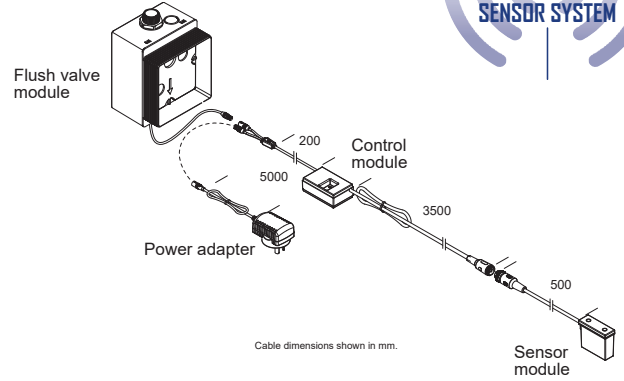

SENTINEL

MICROWAVE ELECTRONIC URINAL FLUSH VALVE SYSTEM

CODE: JUR400

FEATURES

- Microwave sensor activated urinal flush valve
- Programmed to manage single-use, multiple-use (stadium mode) functions as well as 24hr non-use flushing
- Compatible with the JS Venezia urinal
- Urinal mounted microwave user sensor
- Solenoid and programmable controller can be in-wall, in-duct or in-ceiling mounted
- Adjustable sensor activation distance and flush time

COMPONENTS

Sentinel Urinal Flush System	JURS400
------------------------------	---------

WARRANTY

2 years product replacement
-refer to T&Cs at www.johnsonsuisse.com.au

PRODUCT ARRANGEMENT

TECHNICAL DATA SHEET