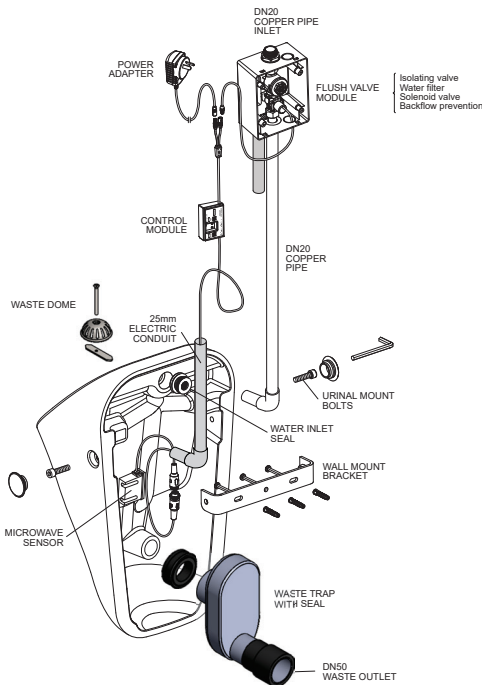

SENTINEL

MICROWAVE ELECTRONIC URINAL FLUSH VALVE SYSTEM

CODE: JUR400

FEATURES

- Microwave sensor activated urinal flush valve
- Programmed to manage single-use, multiple-use (stadium mode) functions as well as 24hr non-use flushing
- Compatible with the JS Venezia urinal
- Urinal mounted microwave user sensor
- Solenoid and programmable controller can be in-wall, in-duct or in-ceiling mounted
- Adjustable sensor activation distance and flush time

COMPONENTS

Sentinel Urinal Flush System	JURS400
------------------------------	---------

WARRANTY

2 years product replacement
-refer to T&Cs at www.johnsonsuisse.com.au

PRODUCT ARRANGEMENT

TECHNICAL DATA SHEET